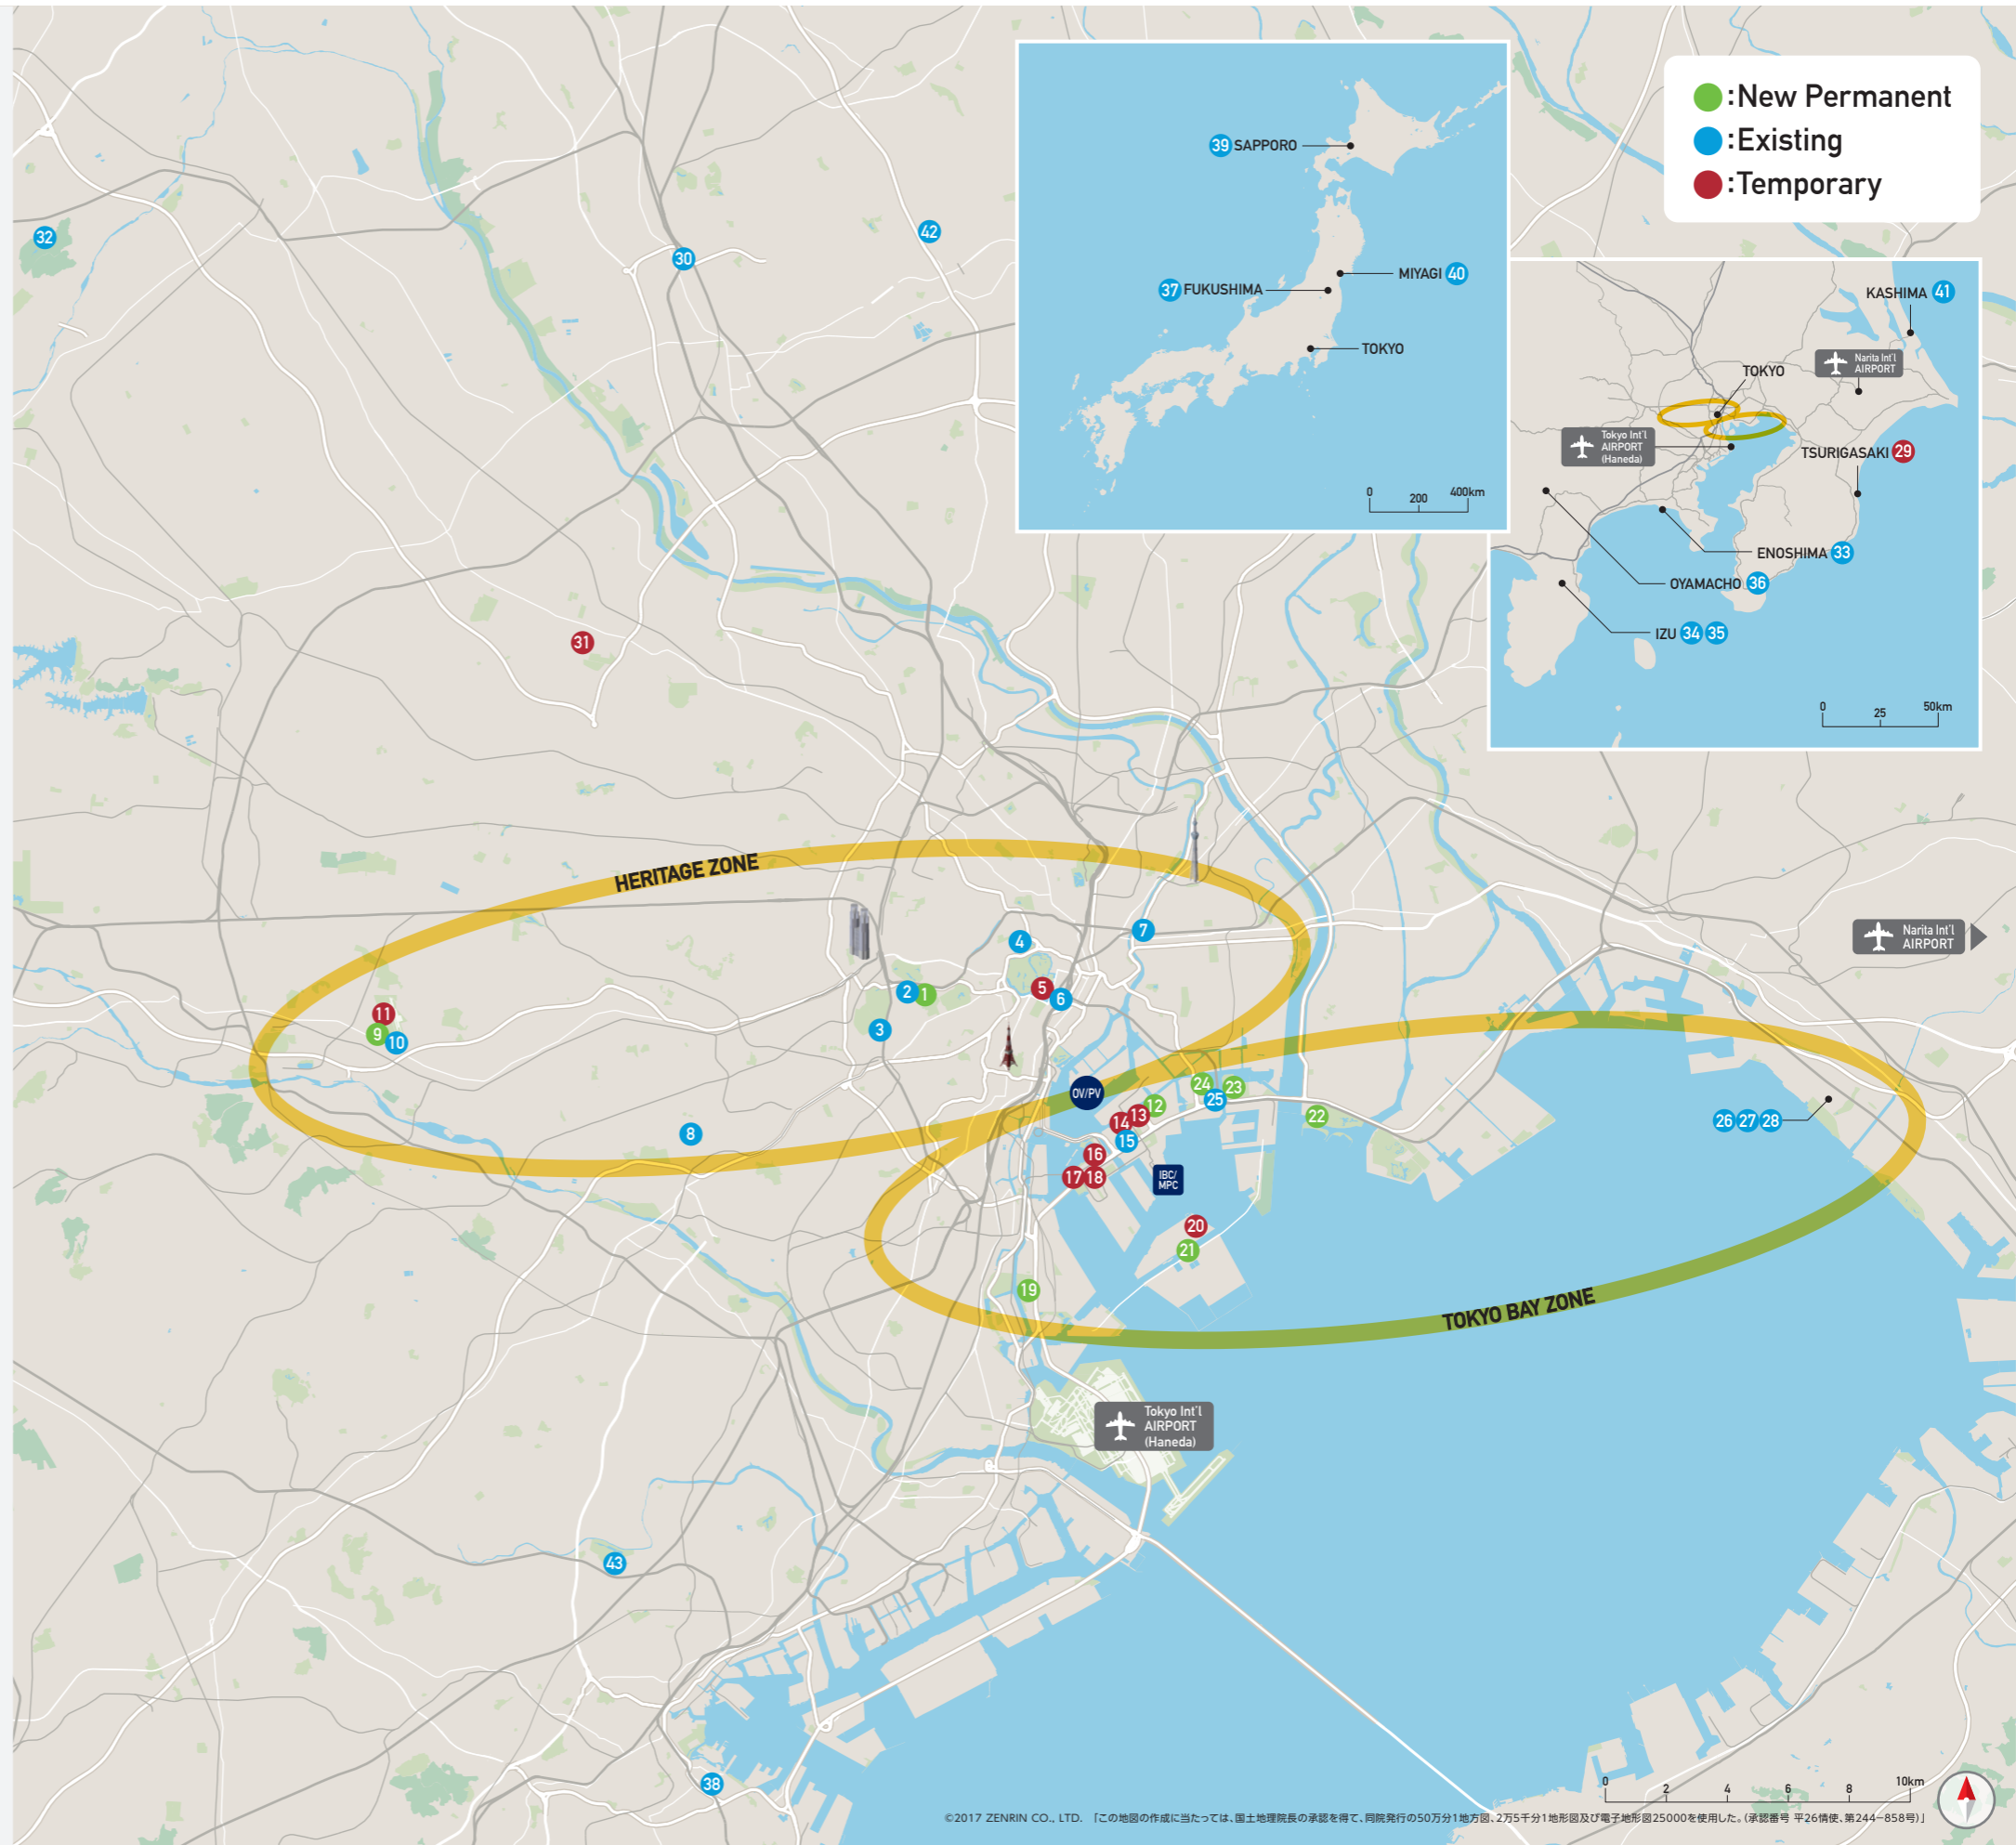

OTHER VENUES

- **29 Tsurigasaki Beach Surfing Venue**
  □ Surfing
- **30 Saitama Super Arena**
  □ Basketball (Basketball)
- **31 Asaka Shooting Range**
  □ Shooting
- **32 Kasumigaseki Country Club**
  □ Golf
- **33 Enoshima Yacht Harbour**
  □ Sailing
- **34 Izu Velodrome**
  □ Cycling (Track)
- **35 Izu Mountain Bike Course**
  □ Cycling (Mountain Bike)
- **36 Fuji International Speedway**
  □ Cycling (Road)
- **37 Fukushima Azuma Baseball Stadium**
  □ Baseball/Softball
- **38 Yokohama Stadium**
  □ Baseball/Softball
- **39 Sapporo Dome**
  □ Football
- **40 Miyagi Stadium**
  □ Football
- **41 Ibaraki Kashima Stadium**
  □ Football
- **42 Saitama Stadium**
  □ Football
- **43 International Stadium Yokohama**
  □ Football

TBA   △ Cycling (Road)

©2017 ZENRIN CO., LTD. 「この地図の作成に当たっては、国土地理院長の承認を得て、同院発行の50万分1地方図、2万5千分1地形図及び電子地形図25000を使用した。(承認番号 平26情使、第244-858号)」

- **OV/PV** Olympic/Paralympic Village
- **IBC/MPC** IBC/MPC Tokyo International Exhibition Centre (Tokyo Big Sight)
- **00** Competition Venue

- **Road Network**
  □ Motorway
  □ Major urban arterial network
- **Rail Lines**
  □ Japan railway
  □ Private railway